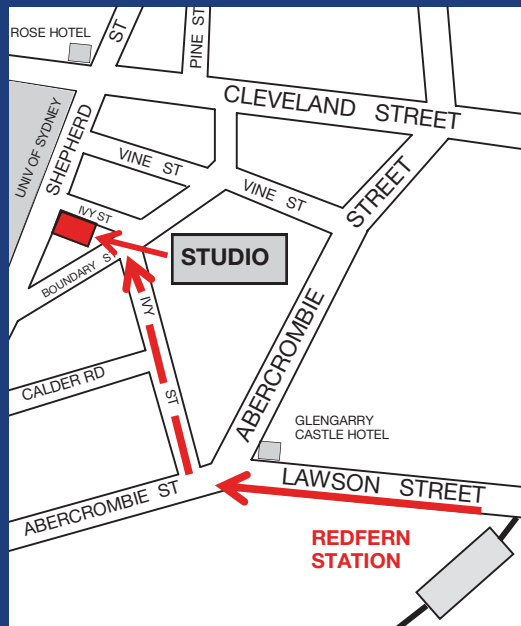

□ □

Expiry Date: □ □ / □ □ / □ □

Cardholder Name: _____

Signature: _____

GETTING THERE

bobby goldsmith foundation
practical emotional financial support

Darlington Studio

Darlington Studio is a campus of Pine Street Creative Arts Centre. It is located at the corner of Shepherd & Ivy Sts, Darlington.

7-10 mins walk from Redfern Station via Lawson and Ivy St to Shepherd St corner – opposite University of Sydney Mechanical Engineering Building. (see map below)

Contact: Richard Kennedy, Program Coordinator
Phone: 02 9287 1112
Bobby Goldsmith Foundation
3/111-117 Devonshire St, Surry Hills NSW 2010.